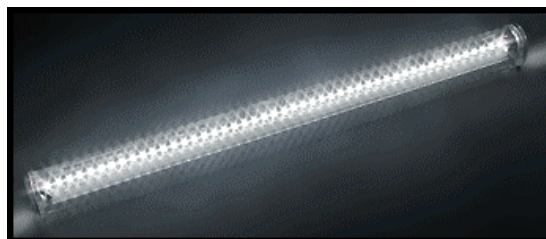

The AstroFXAurora True White LED system is an entire 360-degree ring of True White LED lighting. The system utilizes our new SMD True White LED chip eliminating scalloping and insuring amazingly smooth True White light coverage, without interfering with the coverage of the separate RGB LED system.

Lumen Output (TRUE WHITE )	162 lumens per ft (30cm)	Housing	Polycarbonate, UV-Protected, Scratch- & Impact-Resistant
Control	DMX512	Beam Spread	110° x 110°
Power Consumption	2.5 W maximum at full output, steady state	Operating Temperature	-30°C to +50°C
Number of LEDs	27	Weight	90.7g
		Warranty	3 Year Limited
Pixel Control	8-bit/ 16 bit option	Standards	CE/CE-UL for PSU
Rated Life of LED	50,000+ hours L50% @ 50° C (full output)	Environment	Dry